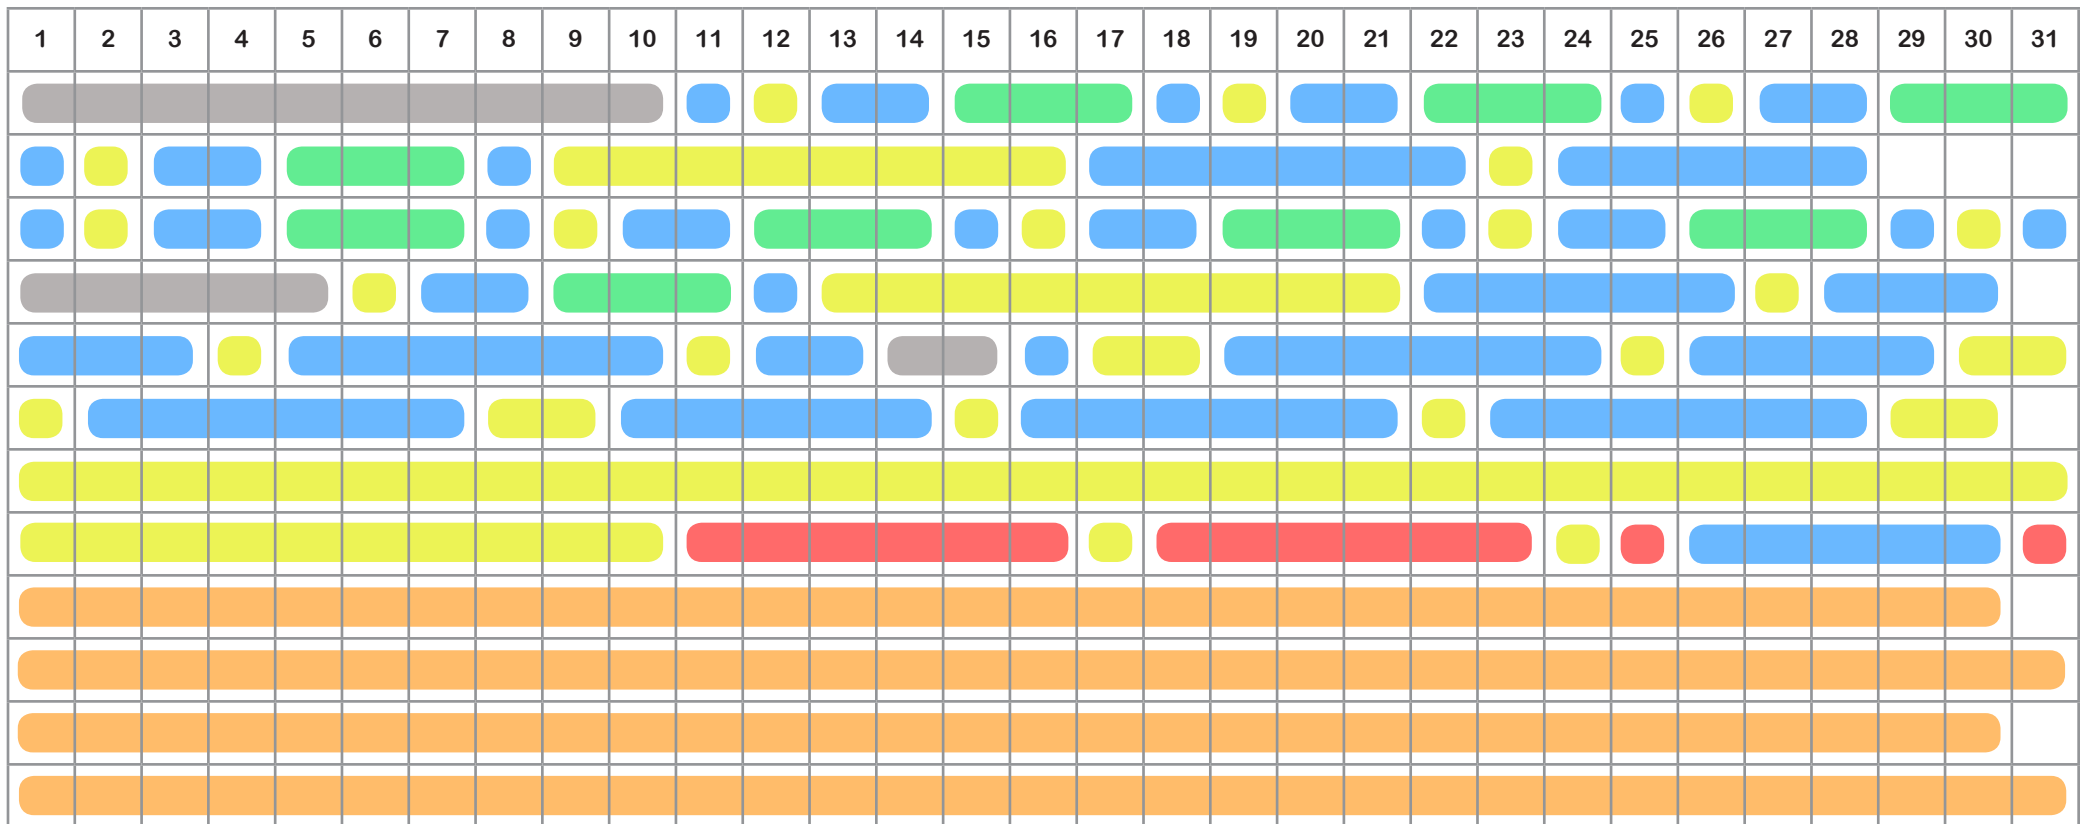

LEGO® House - ÖFFNUNGSZEITEN 2019

- **10.00 - 19.00**
  09.30 - 19.30

  10.00 - 17.00
  09.30 - 18.00

  10.00 - 16.00
  09.30 - 17.30

  Lukket/udsolgt
  09.30 - 17.30

  Erlebniszonen
  Lego® Square

  Erlebniszonen
  Lego Square

  Erlebniszonen
  Lego Square

  Erlebniszonen
  Lego Square

  Die Öffnungszeiten werden
  laufend aktualisiert

  Geschlossen